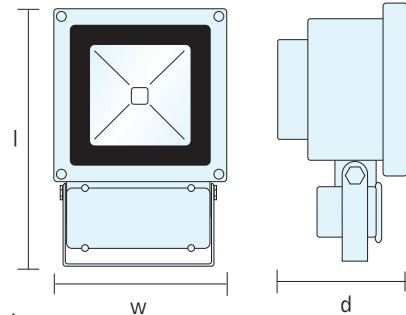

LEDFL70B

New line of cost and energy efficient LED floodlights for outdoor/indoor use. We have a range of sizes/wattages from lighter, portable 10W to more substantial 70W options.

- Voltage:** 85 - 265V AC
- Wattage:** 10W - 50W
- Lamp:** LED
- Lumen Output:** 850 - 5600lm
- Colour Temperature:** 6500k (daylight)
- IP Rating:** IP65
- Chipset:** Bridgelux
- Material:** Black, Die Cast Aluminium
- Extra Info:** 1m cable, hexagonal key and stainless steel screws included.

Models Available

MODEL	WATTAGE	COLOUR	LUMEN OUTPUT (LM)	WEIGHT (KG)	DIMENSIONS (MM)		
					WIDTH	DEPTH	HEIGHT
LEDFL10B	10W	Black	800	0.55	115	85	105
LEDFL20B	20W	Black	1600	1.12	180	150	103
LEDFL30B	30W	Black	2400	2	225	185	155
LEDFL50B	50W	Black	4000	3	290	240	170
LEDFL70B	70W	Black	5600	5.25	328	120	405