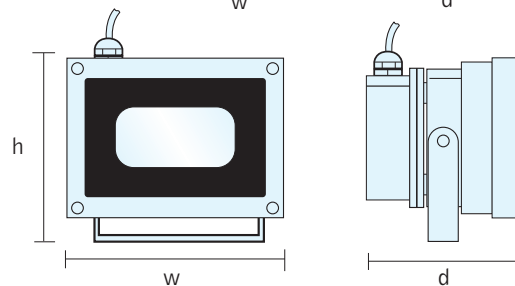

LEDFL70B

New line of cost and energy efficient LED floodlights for outdoor/indoor use. We have a range of sizes/wattages from lighter, portable 10W to more substantial 70W options.

- Voltage:** 85 - 265V AC
- Wattage:** 10W - 50W
- Lamp:** LED
- Lumen Output:** 850 - 5600lm
- Colour Temperature:** 6500k (daylight)
- IP Rating:** IP65
- Chipset:** Bridgelux
- Material:** Black, Die Cast Aluminium
- Extra Info:** 1m cable, hexagonal key and stainless steel screws included.

Models Available

MODEL	WATTAGE	COLOUR	LUMEN OUTPUT (LM)	WEIGHT (KG)	DIMENSIONS (MM)		
					WIDTH	DEPTH	HEIGHT
LEDFL10B	10W	Black	800	0.55	115	85	105
LEDFL20B	20W	Black	1600	1.12	180	150	103
LEDFL30B	30W	Black	2400	2	225	185	155
LEDFL50B	50W	Black	4000	3	290	240	170
LEDFL70B	70W	Black	5600	5.25	328	120	405