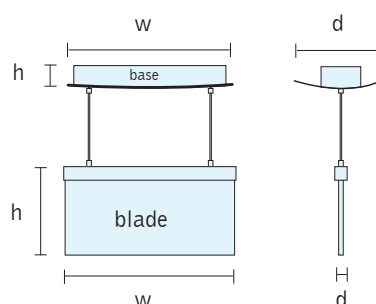

- Model:** HTLED
Voltage: 240V, 50Hz
Wattage: 3W
IP Rating: IP20
Lamp (included): White LED x 11 PCS
Lumen Output: 102lm
Material: Metal housing, acrylate legend
Finish: White and silver
Battery: Nickel cadmium 3.6V, 900mAh
Emergency Duration: 3 hours emergency duration
Charge Time: 24 hours recharging time
Dimensions: Blade: h: 345 x w: 185 x d: 15mm
 Base: h: 50 x w: 290 x d: 65mm
Extra Info: Arrow left, arrow right and arrow 45°
 Self test switch
 Maintained
 Recessed

Related Products:

MODEL	DESCRIPTION
HTLEDEL-L	Legend for HTLED - arrow left
HTLEDEL-R	Legend for HTLED - arrow right
HTLEDEL-45	Legend for HTLED - arrow 45°